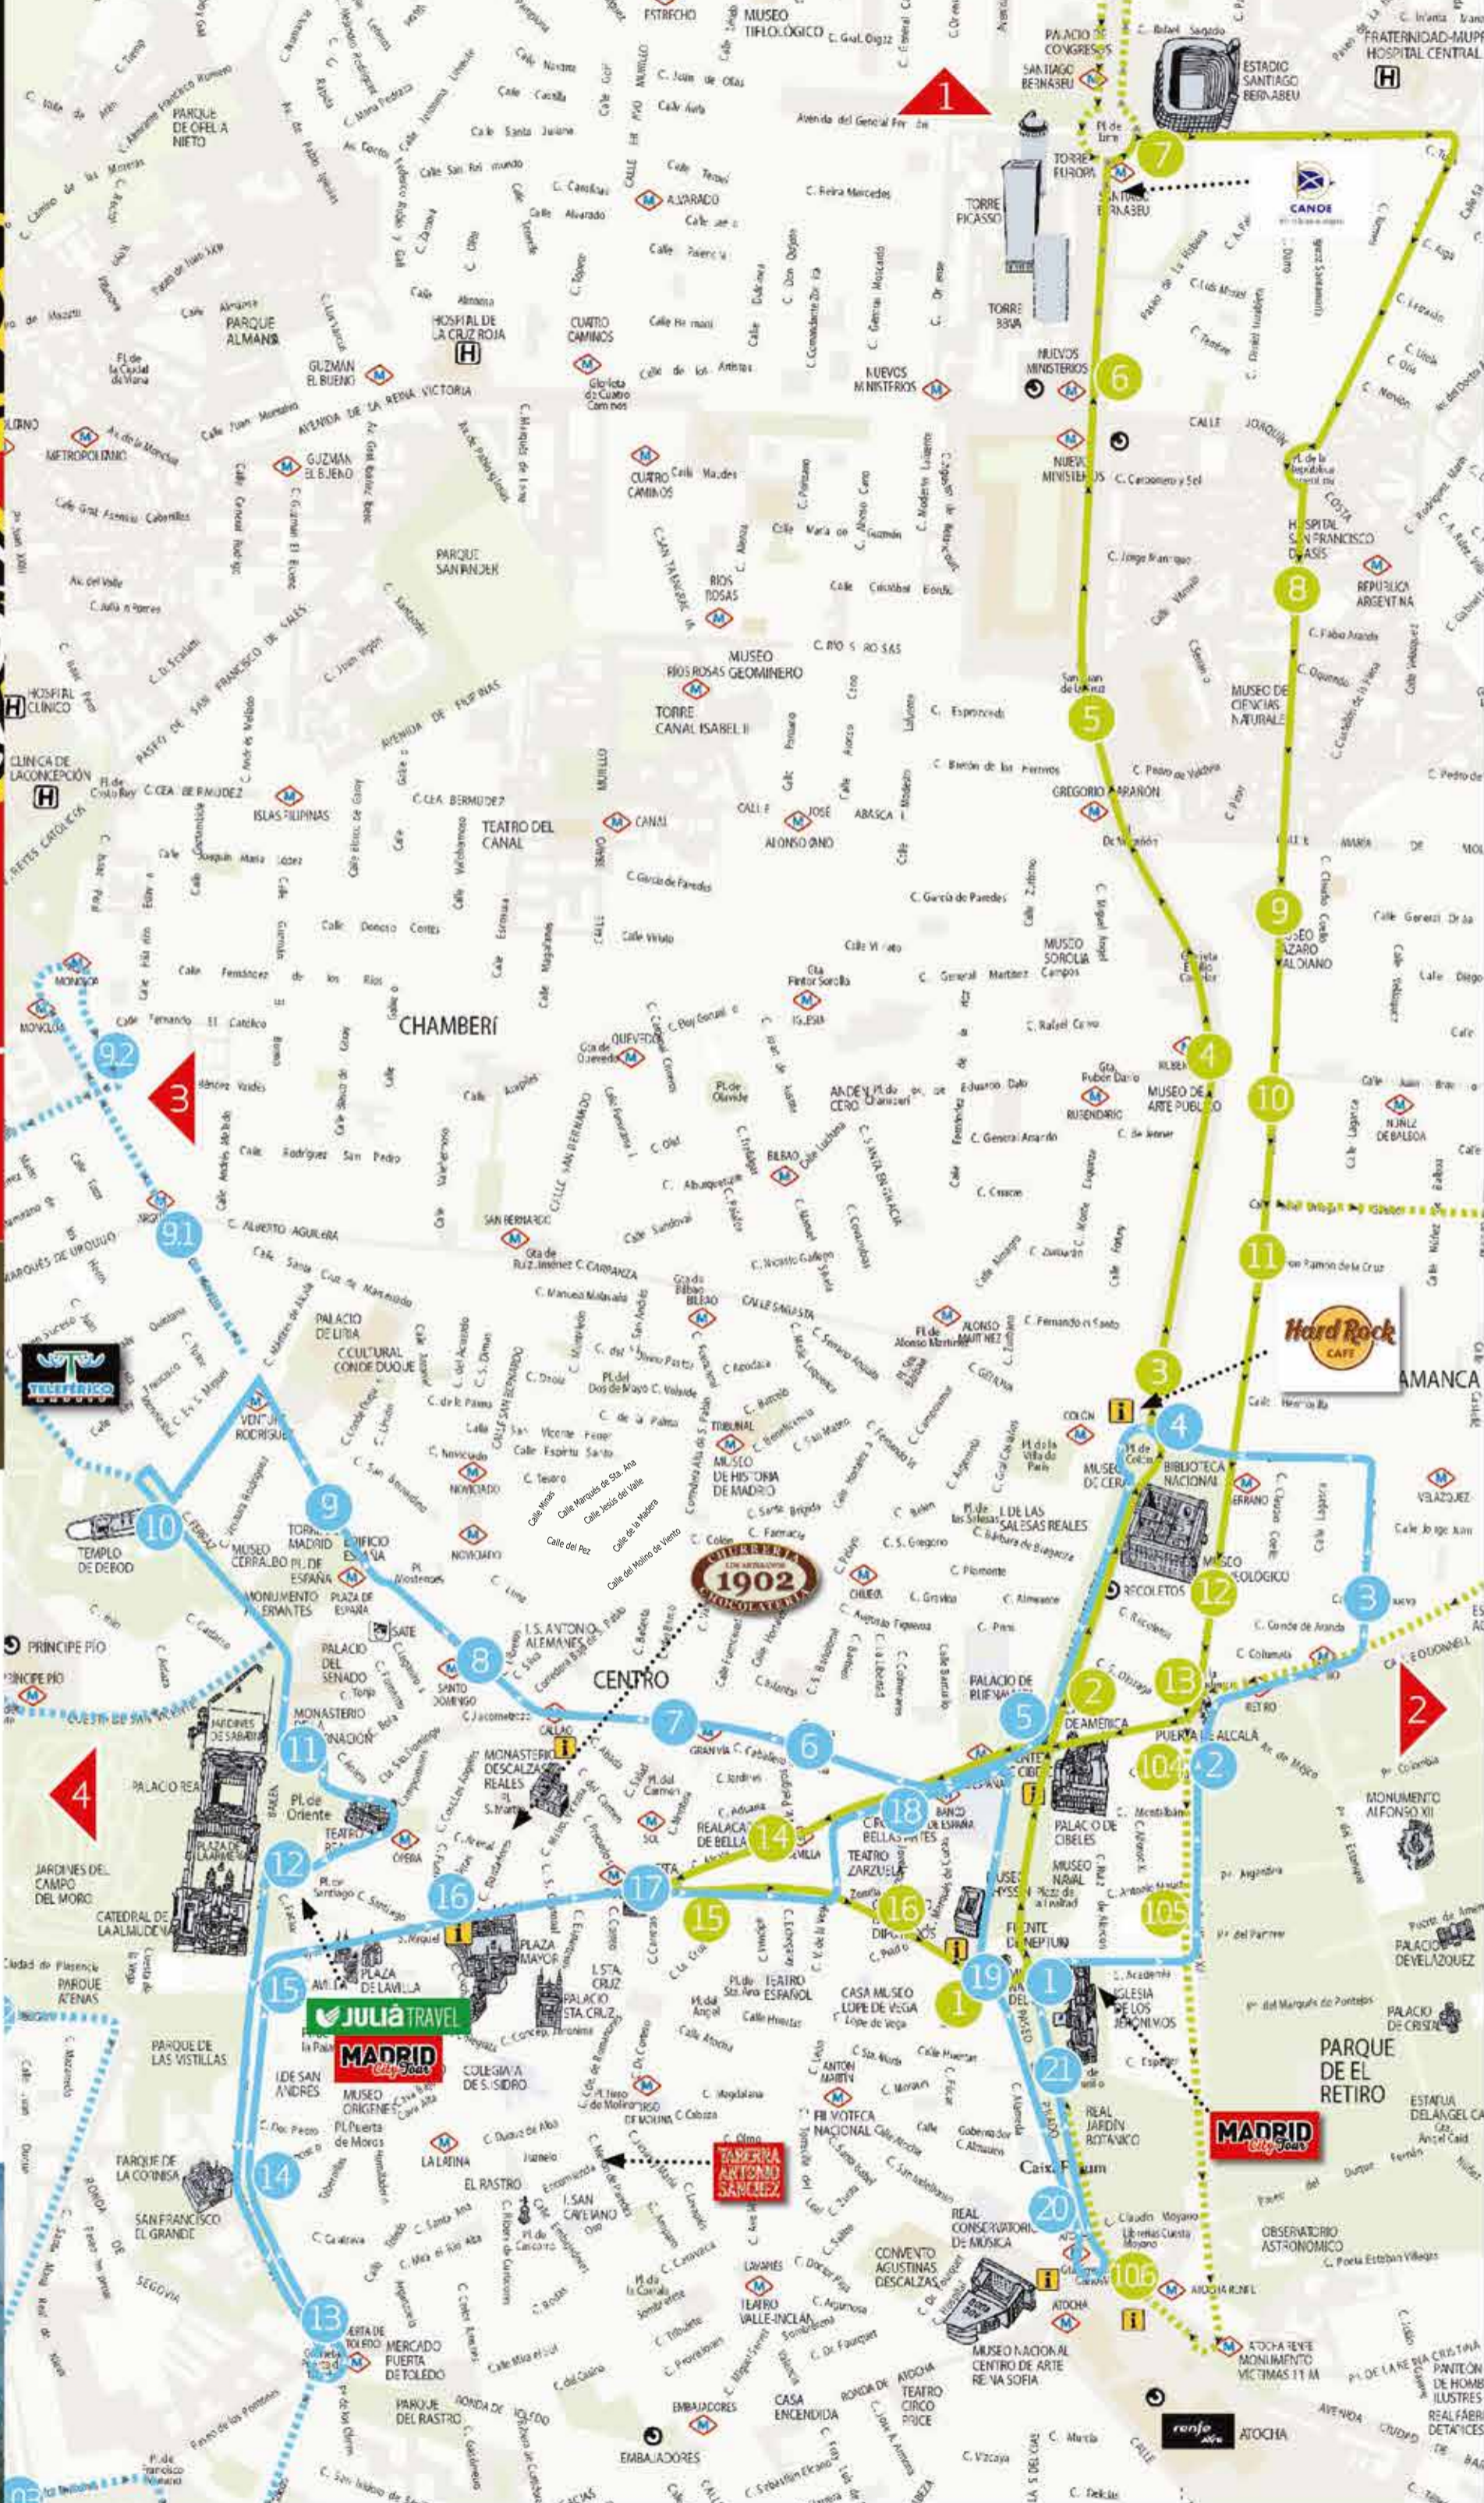

MADRID City Tours

www.esmadridcitytours.com

RUTAS | ROUTES 2015

Museo Thyssen-Bornemisza

A WALK THROUGH THE HISTORY OF ART

the collection.

Picasso, Rembrandt, Bacon, Durero, Hopper, Kandinsky, Monet...

My favourite museum

Up: **Doménico Ghirlandaio** Portrait of Giovanni Giovanni degli Albizzi Tomabuzzi, 1489-90. Down: **Edouard Manet** Horsewoman Fullback, c. 1882. © Museo Thyssen-Bornemisza

MUSEO THYSSEN-BORNEMISZA Paseo del Prado, 8, Madrid (+34) 902 760 511 www.museothyssen.org

RUTAS A

ROUTE 2 (EXTENDED)

ROUTE 2 (EXTENDED)